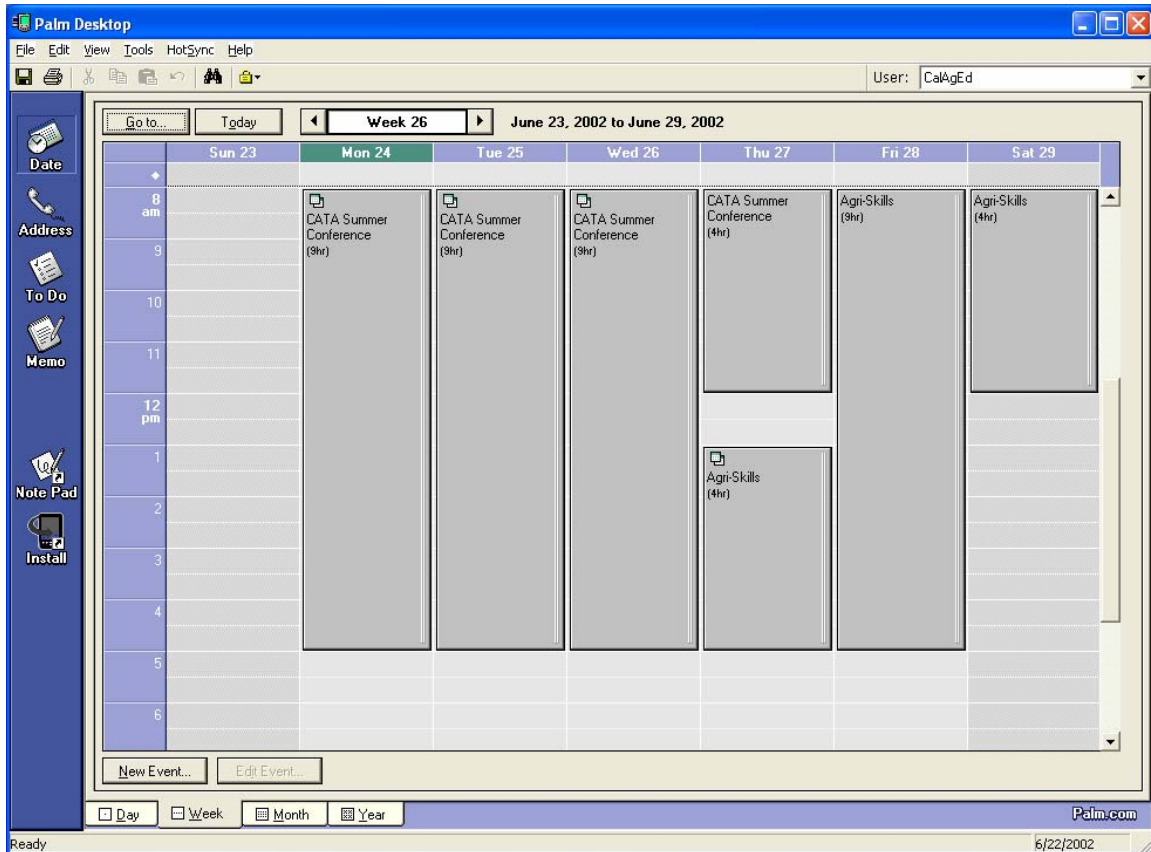

## Importing the CalAgEd Calendar to the Palm Desktop

Choose File | Import (see sample screen below). Once in the Palm Desktop add or delete events as desired, then Hotsync with your palm.

Import Screen

Palm Desktop

Sample Palm Screen